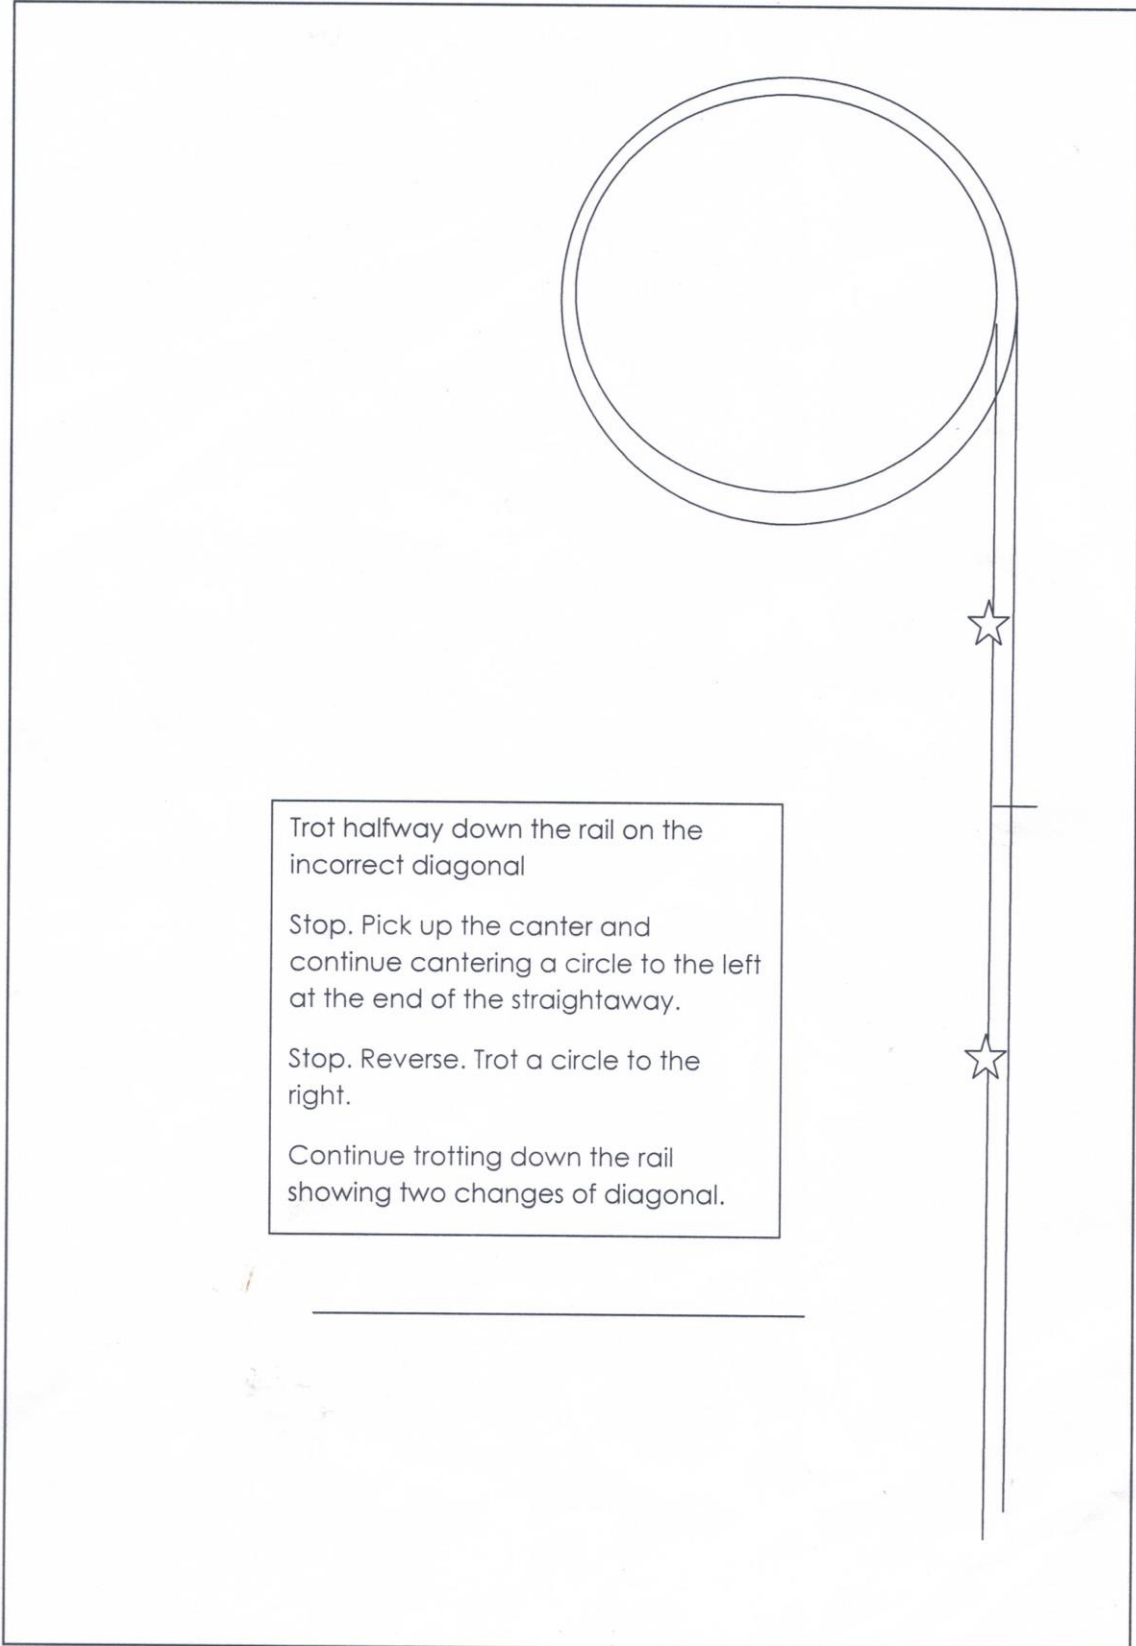

Show Rider & Academy WT Pattern –All Seats

Beginning on the rail to the right, enter the ring at a trot on the correct diagonal.

Stop at the end of the straightaway.

Walk to the mid point of the end.

Trot a circle.

Stop and reverse.

Trot back to the gate you entered, and exit the arena.

Show Rider WTC Pattern All Seats

Academy WTC Pattern- All Seats