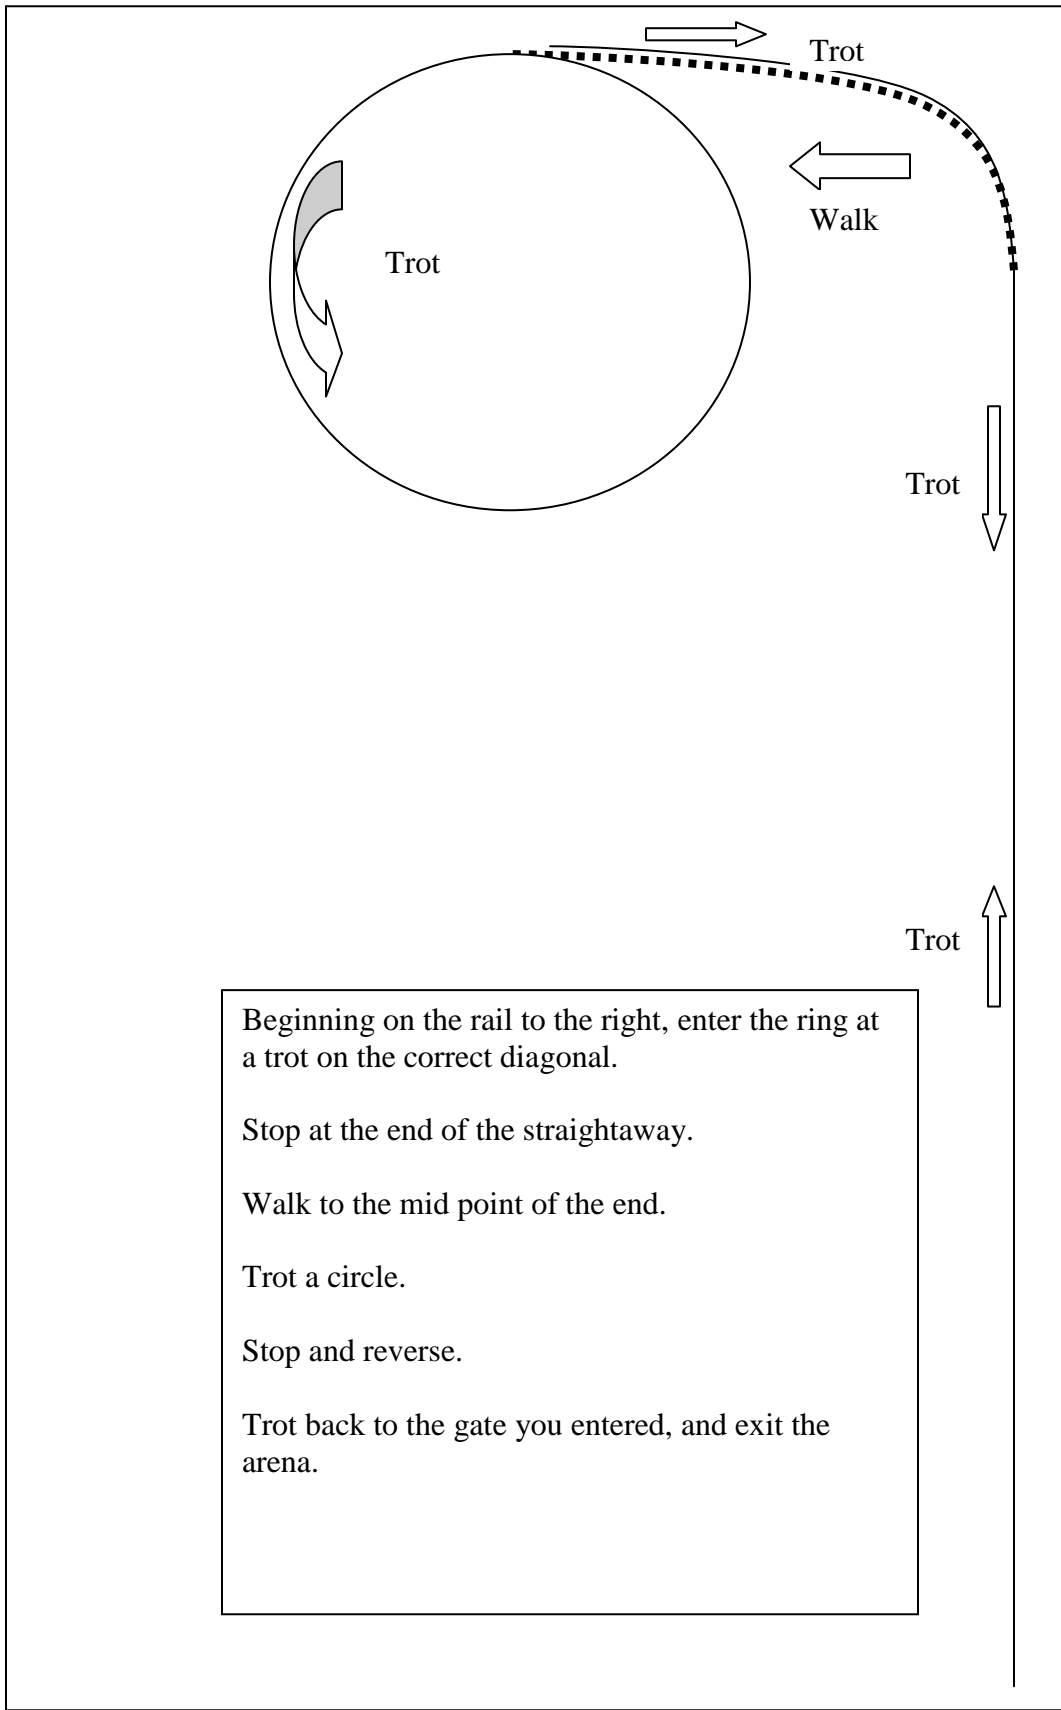

Show Rider & Academy WT Pattern –All Seats

Beginning on the rail to the right, enter the ring at a trot on the correct diagonal.

Stop at the end of the straightaway.

Walk to the mid point of the end.

Trot a circle.

Stop and reverse.

Trot back to the gate you entered, and exit the arena.

Show Rider WTC Pattern All Seats

Academy WTC Pattern- All Seats